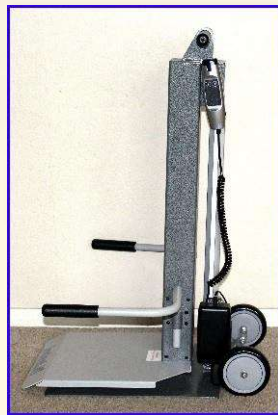

IndeeLift®

The Human Floor Lift

For Home & Business
Self or Assisted Operation

Homes

Adult Communities

Senior Centers

Assisted Living

The People Picker Upper!
HFL-300/HFL-400

Self-Operation

Assisted Operation

Self or Assisted Operation!

*Homes
Adult Communities
Senior Centers
Assisted Living*

The People Picker Upper! HFL-300/400

Purpose

The HFL-300 and 400 for Home & Business are designed to lift a fallen person from the floor. After a fall, a person can be easily raised without the risk of injury to themselves or a helper! In the home, the HFL allows for fall recovery without outside assistance, allowing mobility challenged individuals to remain in their own homes longer, thereby maintaining their **privacy, dignity and independence**.

Operation

Self Operation: After a fall, the fallen person scoots to the HFL, slides onto the beveled seat, pushes a button on the wired remote, activating the motor which raises them from the floor.

Assisted Operation: A helper can easily wheel the HFL to the fallen person and assist them onto the seat, if necessary.

Summary of Features

- Lifts a person weighing up to 136 / 181kg. to a height of 21" above the floor
- Beveled seat-front for easy slide-on access
- Wired remote for convenient operation
- Swinging/removable Rise Assist Handles for easy transfer to wheelchair
- Self or assisted operation
- Lightweight – 23.6 / 25.4kg.
- Small footprint for tight spaces
- Powder coated for easy cleaning
- Powered by a rechargeable Lithium Ion battery pack
- Battery pack and charger included