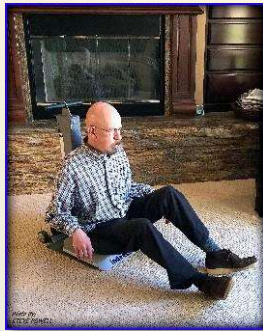

Self-Operation

Assisted Operation

Self or Assisted Operation!

*Homes
Adult Communities
Senior Centers
Assisted Living*

The People Picker Upper! HFL-300/400

Purpose

The HFL-300 and 400 for Home & Business are designed to lift a fallen person from the floor. After a fall, a person can be easily raised without the risk of injury to themselves or a helper! In the home, the HFL allows for fall recovery without outside assistance, allowing mobility challenged individuals to remain in their own homes longer, thereby maintaining their **privacy, dignity and independence**.

Operation

Self Operation: After a fall, the fallen person scoots to the HFL, slides onto the beveled seat, pushes a button on the wired remote, activating the motor which raises them from the floor.

Assisted Operation: A helper can easily wheel the HFL to the fallen person and assist them onto the seat, if necessary.