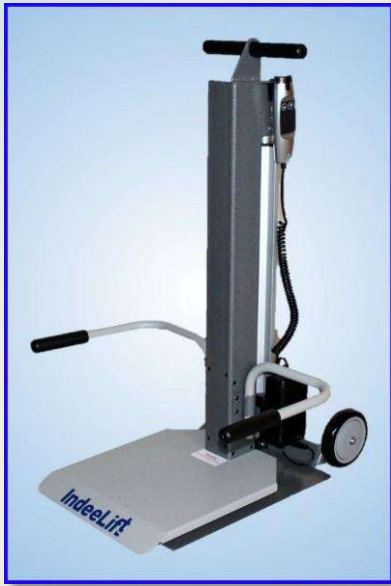

IndeeLift®

The Human Floor Lift

For Home & Business
Self or Assisted Operation

Homes

Adult Communities

Senior Centers

Assisted Living

The People Picker Upper!
HFL-300/HFL-400

Self-Operation

Assisted Operation

Self or Assisted Operation!

*Homes
Adult Communities
Senior Centers
Assisted Living*

The People Picker Upper! HFL-300/400

Purpose

The HFL-300 and 400 for Home & Business are designed to lift a fallen person from the floor. After a fall, a person can be easily raised without the risk of injury to themselves or a helper! In the home, the HFL allows for fall recovery without outside assistance, allowing mobility challenged individuals to remain in their own homes longer, thereby maintaining their **privacy, dignity and independence**.

Operation

Self Operation: After a fall, the fallen person scoots to the HFL, slides onto the beveled seat, pushes a button on the wired remote, activating the motor which raises them from the floor.

Assisted Operation: A helper can easily wheel the HFL to the fallen person and assist them onto the seat, if necessary.

Summary of Features

- Lifts a person weighing up to 136 / 181kg. to a height of 21" above the floor
- Beveled seat-front for easy slide-on access
- Wired remote for convenient operation
- Swinging/removable Rise Assist Handles for easy transfer to wheelchair
- Self or assisted operation
- Lightweight – 23.6 / 25.4kg.
- Small footprint for tight spaces
- Powder coated for easy cleaning
- Powered by a rechargeable Lithium Ion battery pack
- Battery pack and charger included